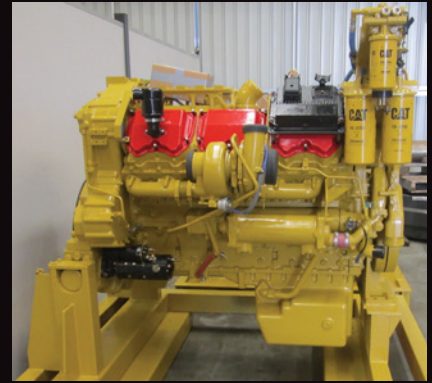

Service Exchange Engines IN STOCK NOW

SERVICE
EXCHANGE
ENGINES

Ready to ship Australia wide

Dump Truck 3508 Engine

Loader C32 Engine

(AMA) Dozer C32 Engine

DUMP TRUCK

777F

DUMP TRUCK C32 ENGINE 353-8645

777D

DUMP TRUCK 3508 ENGINE 195-3816

785C

DUMP TRUCK 3512 ENGINE 175-5285

LOADER

993K

LOADER C32 ENGINE 245-9772